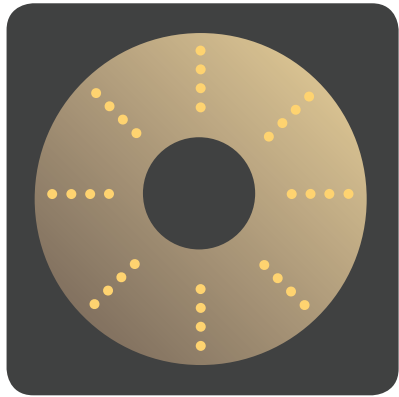

MAKUAAKKOSET-kortit

MAKUAAKKOSET®
DIPLOMI